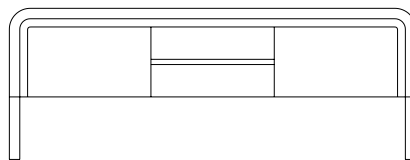

Ribbon Credenza

Model - 6480 C | Designed 1976

Species | American Walnut

Finish | Clear Satin

Base | Lucite

Width | 78 in 198 cm

Depth | 18 in 46 cm

Height | 29 in 74 cm